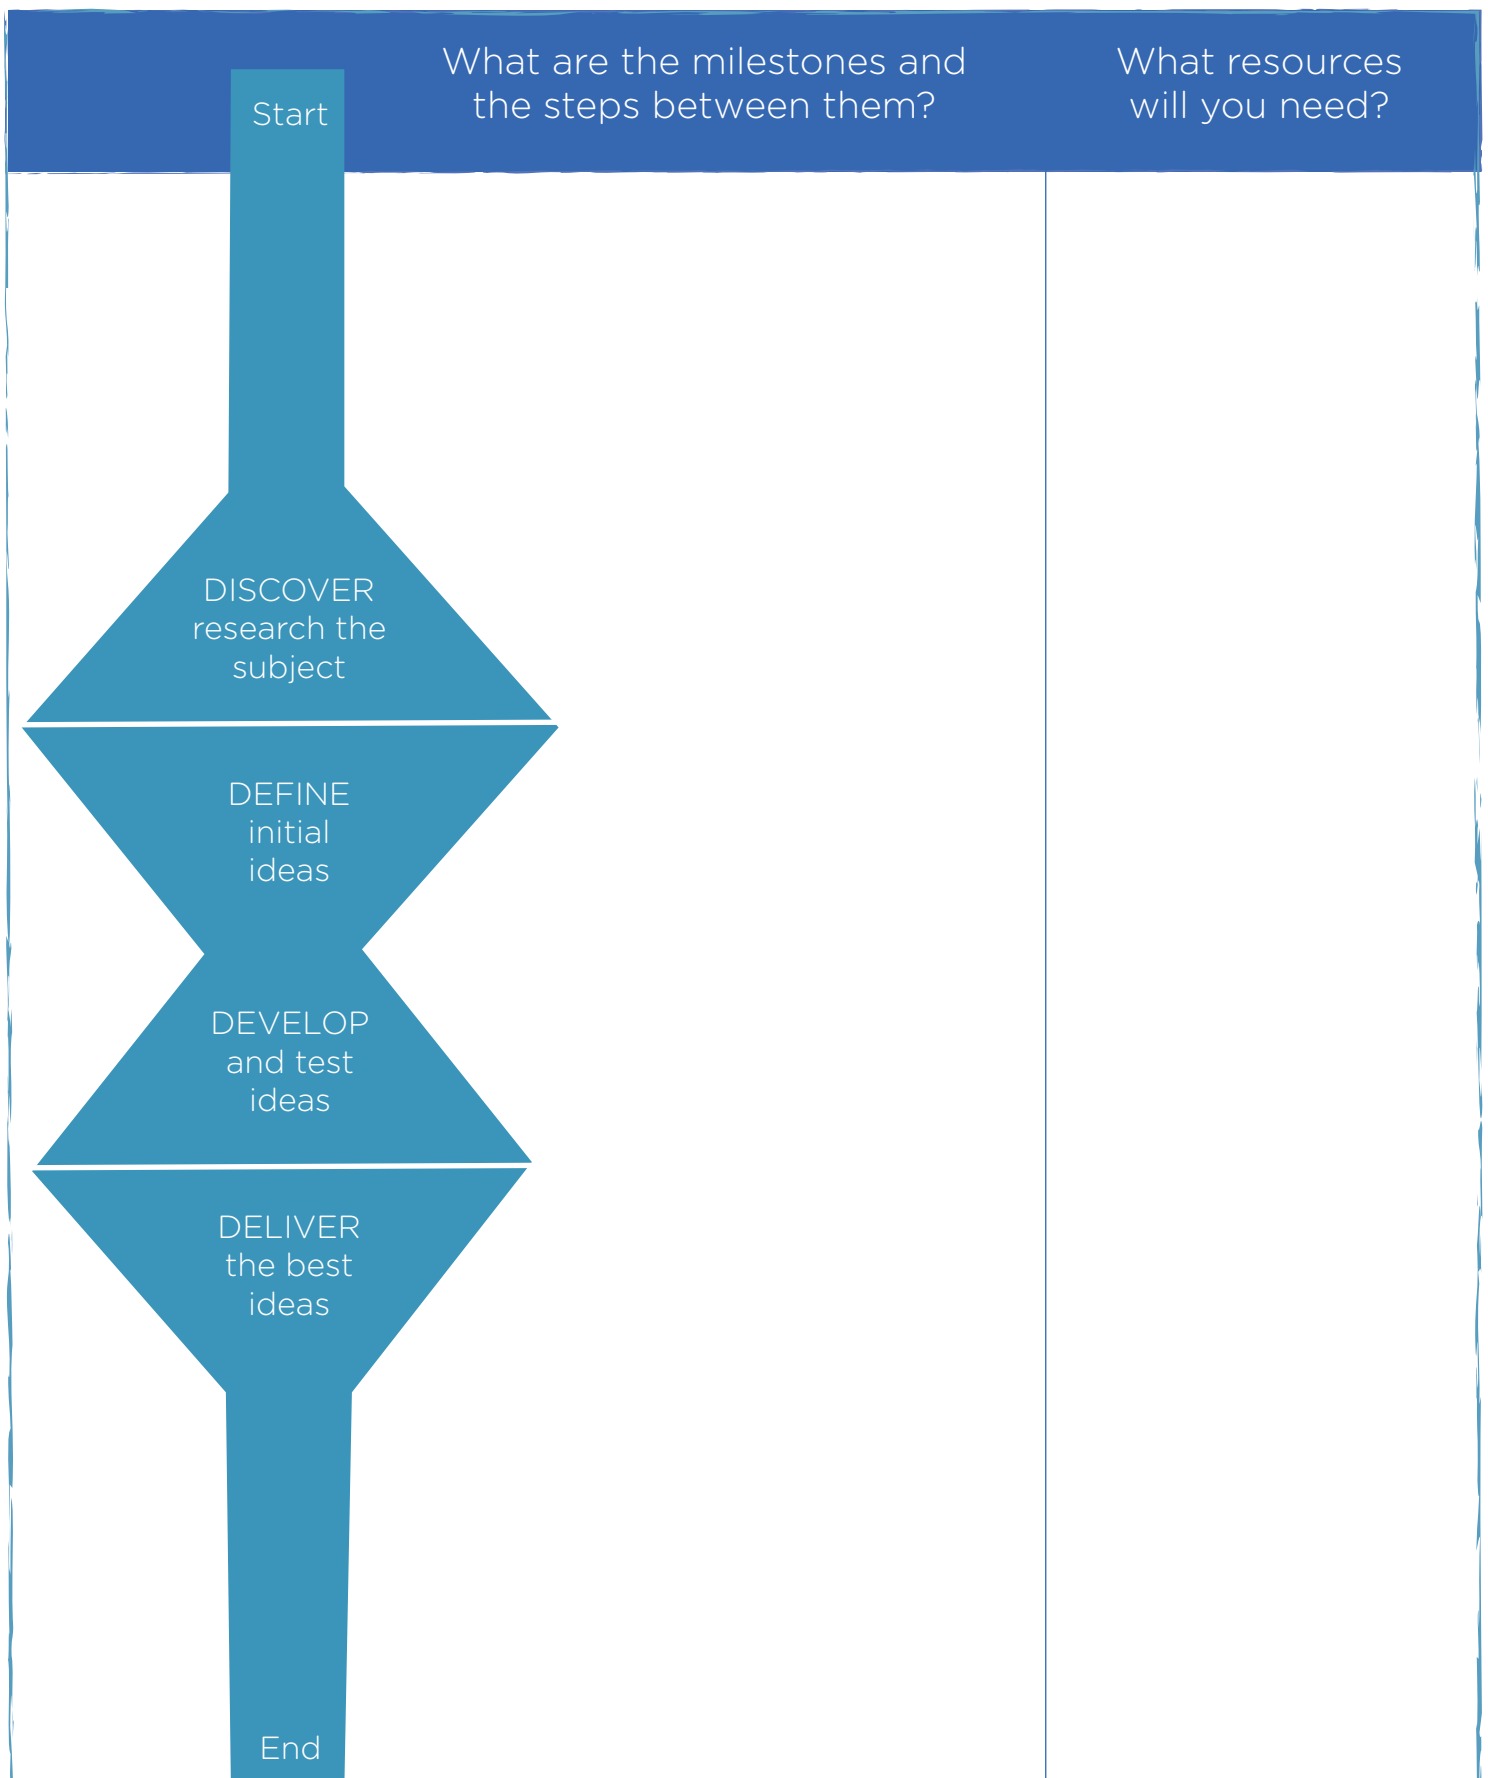

# Project Planning Timeline

Using the timeline tool, visually map out what you will need to do, when, and what resources you will need to do it.

This tool was developed by Iriss as part of the Working Together Apart online course. For more information please visit [www.iriss.org.uk](http://www.iriss.org.uk)